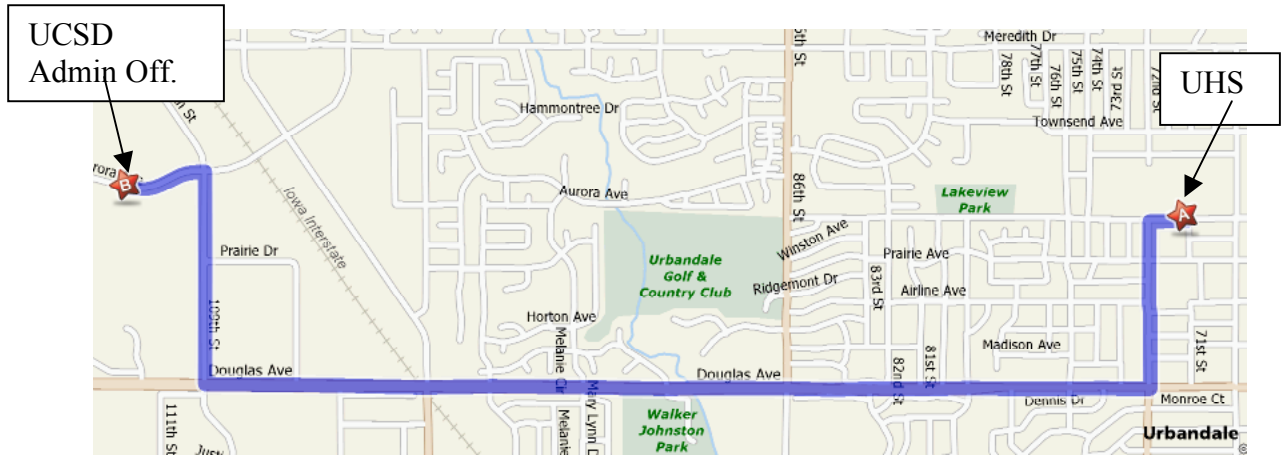

Directions from Urbandale High School to the Urbandale Schools Administration Office

7111 Aurora Ave, Urbandale, IA 50322-1741

[Search Nearby](#) | [Zoom to Street](#) | [Send to Cell](#) | [Send to OnStar](#)

▼ Directions from A to B:

1: Start out going WEST on AURORA AVE toward 72ND ST.

2: Turn LEFT onto 72ND ST.

3: Turn RIGHT onto DOUGLAS AVE.

4: Turn RIGHT onto 109TH ST.

5: Turn LEFT onto AURORA AVE.

6: End at 11152 Aurora Ave Urbandale, IA 50322-7903

Estimated Time: 8 minutes Estimated Distance: 4.09 miles

11152 Aurora Ave, Urbandale, IA 50322-7903

[Search Nearby](#) | [Zoom to Street](#) | [Send to Cell](#) | [Send to OnStar](#)